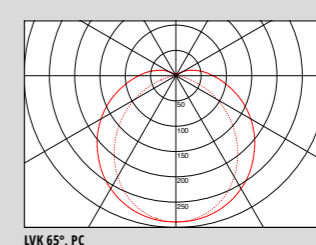

TUBIS LED INDUSTRY Covering PC (Polycarbonat), Ta -30°C ...+50°C, 4000K, different light distribution available.

Performance	Luminous flux	length	weight	LVK 135° On/Off	LVK 95° On/Off	LVK 65° On/Off	LVK 135° DIM-DALI	LVK 95° DIM-DALI	LVK 65° DIM-DALI
1x32 W	4300 lm	1260 mm	4,4 kg	7a*41424	7a*42424	7a*43424	7a*41429	7a*42429	7a*43429
1x40 W	5100 lm	1260 mm	4,4 kg	7a*41434	7a*42434	7a*43434	7a*41439	7a*42439	7a*43439
1x40 W	5400 lm	1540 mm	4,8 kg	7a*41425	7a*42425	7a*43425	7a*41420	7a*42420	7a*43420
1x47 W	5900 lm	1260 mm	4,4 kg	7a*41444	7a*42444	7a*43444	7a*41449	7a*42449	7a*43449
1x50 W	6400 lm	1540 mm	4,8 kg	7a*41435	7a*42435	7a*43435	7a*41430	7a*42430	7a*43430
1x59 W	7400 lm	1540 mm	4,8 kg	7a*41445	7a*42445	7a*43445	7a*41440	7a*42440	7a*43440
1x67 W	7900 lm	1260 mm	4,4 kg	7a*41454	7a*42454	7a*43454	7a*41459	7a*42459	7a*43459
1x83 W	9800 lm	1540 mm	4,8 kg	7a*41455	7a*42455	7a*43455	7a*41450	7a*42450	7a*43450

TUBIS LED INDUSTRY Covering PO (PRACHTOPAL®, schlagzäh), Ta -30°C ...+50°C, 4000K, different light distribution available.