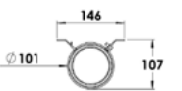

PRACHT®

FEATURES

IP 66/68/x9K

Short sealing system - wide application spectrum.

Completely tight

TUBIS FARMER - unlimited use in agriculture.

Easy exchange of components

TUBIS N LED + LED INDUSTRY - not glued - sustainable.

Model INDUSTRY

Different light distributions. Industry components-strong power.

PRACHT.COM / +49 64 66 / 91 40-0

PRACHT®

TUBIS

ENERGY-SAVING
WATER PRESSURE TIGHT
IP66/IP68/IPX9K
UNPROTECTED OUTDOOR AREAS
CATTLE BREEDING DUST-TIGHT
FOOD LIVESTOCK FARMING
INDUSTRY

HOUSING Tubular housing, fully sealed made of PC (polycarbonate, shockproof), PO (PRACHTOPAL®, PMMA, impact-resistant), Silicate glass, substantially acid and alkali resistant, dia. 90 mm.

SEALS Short, ageing resistant silicone seals.

ELECTRICAL COMPONENTS High performance LED, built-in converter.

THROUGH-WIRING 5x2.5 mm² max. available, depending on model

INSTALLATION Variable mounting points through PRACHT stainless steel clamps. Suitable for ceiling, pendant, horizontal and vertical wall mounting.

FIELDS OF APPLICATION Unprotected outdoor areas, industrial and washing bays, high humidity areas.

5 YEAR WARRANTY

100.000 h LIFETIME

A++

LIVESTOCK FARMING OPTIONAL

-30°C ... +50°C (DEPENDENT ON MODEL)

UNPROTECTED OUTDOOR AREA

Protection Class I
Ingress protection IP68/IPX9K
Dusttight, water pressure tight, 230V/50 Hz *application pending