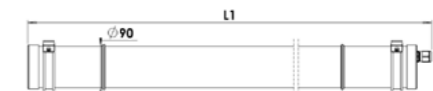

HOUSING Tubular housing, fully sealed made of PC (polycarbonate, shockproof), PO (PRACHTOPAL®, PMMA, impact-resistant), Silicate glass, substantially acid and alkali resistant, dia. 90 mm.

SEALS Short, ageing resistant silicone seals.

ELECTRICAL COMPONENTS High performance LED, built-in converter.

THROUGH-WIRING 5x2.5 mm² max. available, depending on model

INSTALLATION Variable mounting points through PRACHT stainless steel clamps. Suitable for ceiling, pendant, horizontal and vertical wall mounting.

FIELDS OF APPLICATION Unprotected outdoor areas, industrial and washing bays, high humidity areas.

5 YEAR WARRANTY

100.000 h LIFETIME

A++

LIVESTOCK FARMING OPTIONAL

-30°C ... +50°C (DEPENDENT ON MODEL)

UNPROTECTED OUTDOOR AREA

Protection Class I
Ingress protection IP68/IPX9K
Dusttight, water pressure tight, 230V/50 Hz *application pending