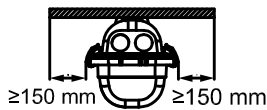

PRACHT® Montageanweisung Leuchte LUNA FARMER PPW 56xy/..

(GB) Ceiling and horizontal wall mounting is possible. Pendant mounting is possible with separately available accessories only.

The luminaire must be assembled with the factory made through wiring. It is not allowed to use NYM cable. Find more information about accessories at www.pracht.com

(D) Decken-, waagerechte Wandmontage ist möglich. Pendelmontage nur mit separat bestellbarem Zubehör möglich.

Leuchte darf nur mit werkseitiger DV ausgestattet werden. Es darf kein NYM Kabel verwendet werden. Zubehörinformationen finden Sie unter www.pracht.com

(GB) The installation has to be carried out by an electrician or by any similarly qualified person

(D) Die Installation sollte durch einen Elektriker oder eine im Elektrobereich geschulte Person durchgeführt werden

1. **1**
2. 1x
   - 1x 1x
   - 2x 2x
   - 18/24W-6x
   - 36/54W-8x
   - 58/80W-10x
   - Stainless steel
   - Edelstahl