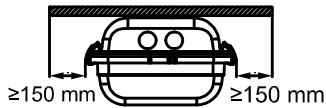

PRACHT® Montageanweisung Leuchte LUNA FARMER PPW 56xy/..

(GB) Ceiling and horizontal wall mounting is possible. Pendant mounting is possible with separately available accessories only.

The luminaire must be assembled with the factory made through wiring. It is not allowed to use NYM cable. Find more information about accessories at www.pracht.com

(D) Decken-, waagerechte Wandmontage ist möglich. Pendelmontage nur mit separat bestellbarem Zubehör möglich.

Leuchte darf nur mit werkseitiger DV ausgestattet werden. Es darf kein NYM Kabel verwendet werden. Zubehörinformationen finden Sie unter www.pracht.com

(GB) The installation has to be carried out by an electrician or by any similarly qualified person

(D) Die Installation sollte durch einen Elektriker oder eine im Elektrobereich geschulte Person durchgeführt werden

1. **1**
2. 1x
   - 1x 1x
   - 2x 2x
   - 18/24W-6x
   - 36/54W-8x
   - 58/80W-10x
   - Stainless steel
   - Edelstahl