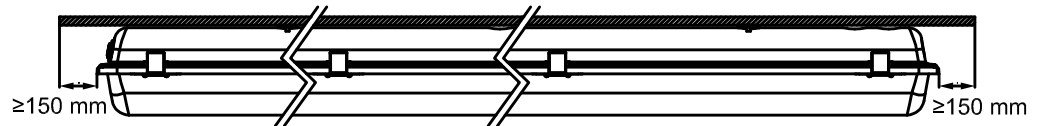

(GB) Ceiling and horizontal wall mounting is possible. Pendant mounting is possible with separately available accessories only.

The luminaire must be assembled with the factory made through wiring. It is not allowed to use NYM cable. Find more information about accessories at www.pracht.com

(D) Decken-, waagerechte Wandmontage ist möglich. Pendelmontage nur mit separat bestellbarem Zubehör möglich.

Leuchte darf nur mit werkseitiger DV ausgestattet werden. Es darf kein NYM Kabel verwendet werden. Zubehörinformationen finden Sie unter www.pracht.com

(GB) The installation has to be carried out by an electrician or by any similarly qualified person

(D) Die Installation sollte durch einen Elektriker oder eine im Elektrobereich geschulte Person durchgeführt werden